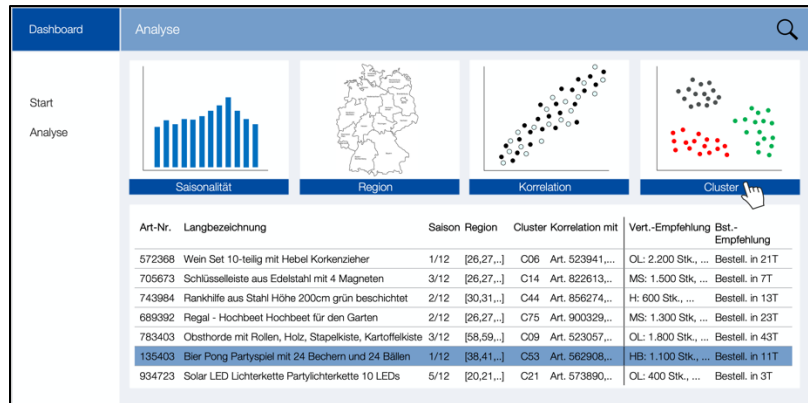

USE CASES

Deskriptive Analysen (für Vorhersagen)